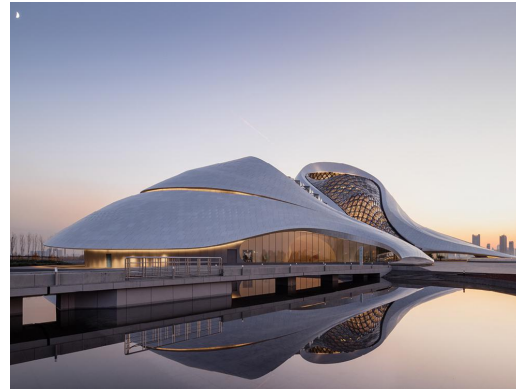

北国明珠·冰雪天堂

哈尔滨地处东北亚中心地带，被誉为欧亚大陆桥的明珠，是第一条欧亚大陆桥和空中走廊的重要枢纽，也是中国历史文化名城、热点旅游城市和国际冰雪文化名城。

Harbin is heralded as the Ice City for its well-known winter tourism and recreations. Harbin is notable for its beautiful ice sculpture festival in the winter. Besides being well known for its historical Russian legacy, the city serves as an important gateway in Sino-Russian trade today.

市内周边旅游观光

City Sightseeing

· 哈尔滨冰雪大世界始创于1999年，是由哈尔滨市政府为迎接千年庆典神州世纪游活动，凭借哈尔滨的冰雪时节优势，而推出的大型冰雪艺术精品工程，展示了北方名城哈尔滨冰雪文化和冰雪旅游魅力。

· The Ice and Snow Festival is an annual winter festival that takes place with a theme in Harbin, and now is the largest ice and snow festival in the world. At first participants in the festival were mainly Chinese, however it has since become an international festival and competition. The festival includes the world's biggest ice sculptures.

· 哈尔滨圣·索菲亚教堂始建于清光绪三十三年（1907年）三月，是一座典型的拜占庭式东正教教堂，设计者为俄国建筑设计师科亚西科夫。整座教为庭式建筑，中央一座主体建筑有个标准的大穹窿，红碑结构，巍峨宽敞。通高53.35米。

· The church is located on the corner of Toulong Street and Zhaolin Street. It stands at 53.3 meters tall, occupies an area of 721 square meters, and is the perfect example of Neo Byzantine architecture. The main structure is laid out like a cross with the main hall topped with a huge green-tipped dome. Under the bright sun, the church and the square area it stands on look quite like Red Square in Moscow.

著名景点 Scenic Spot

中央大街
Central Street

哈尔滨大剧院
Harbin Grand Theatre

枫叶小镇
Maple Leaf Village

太阳岛
Sun Island

哈尔滨极地馆
Harbin Polarland

东北虎林园
Siberian Tiger Park

酒店大堂优雅的当代设计