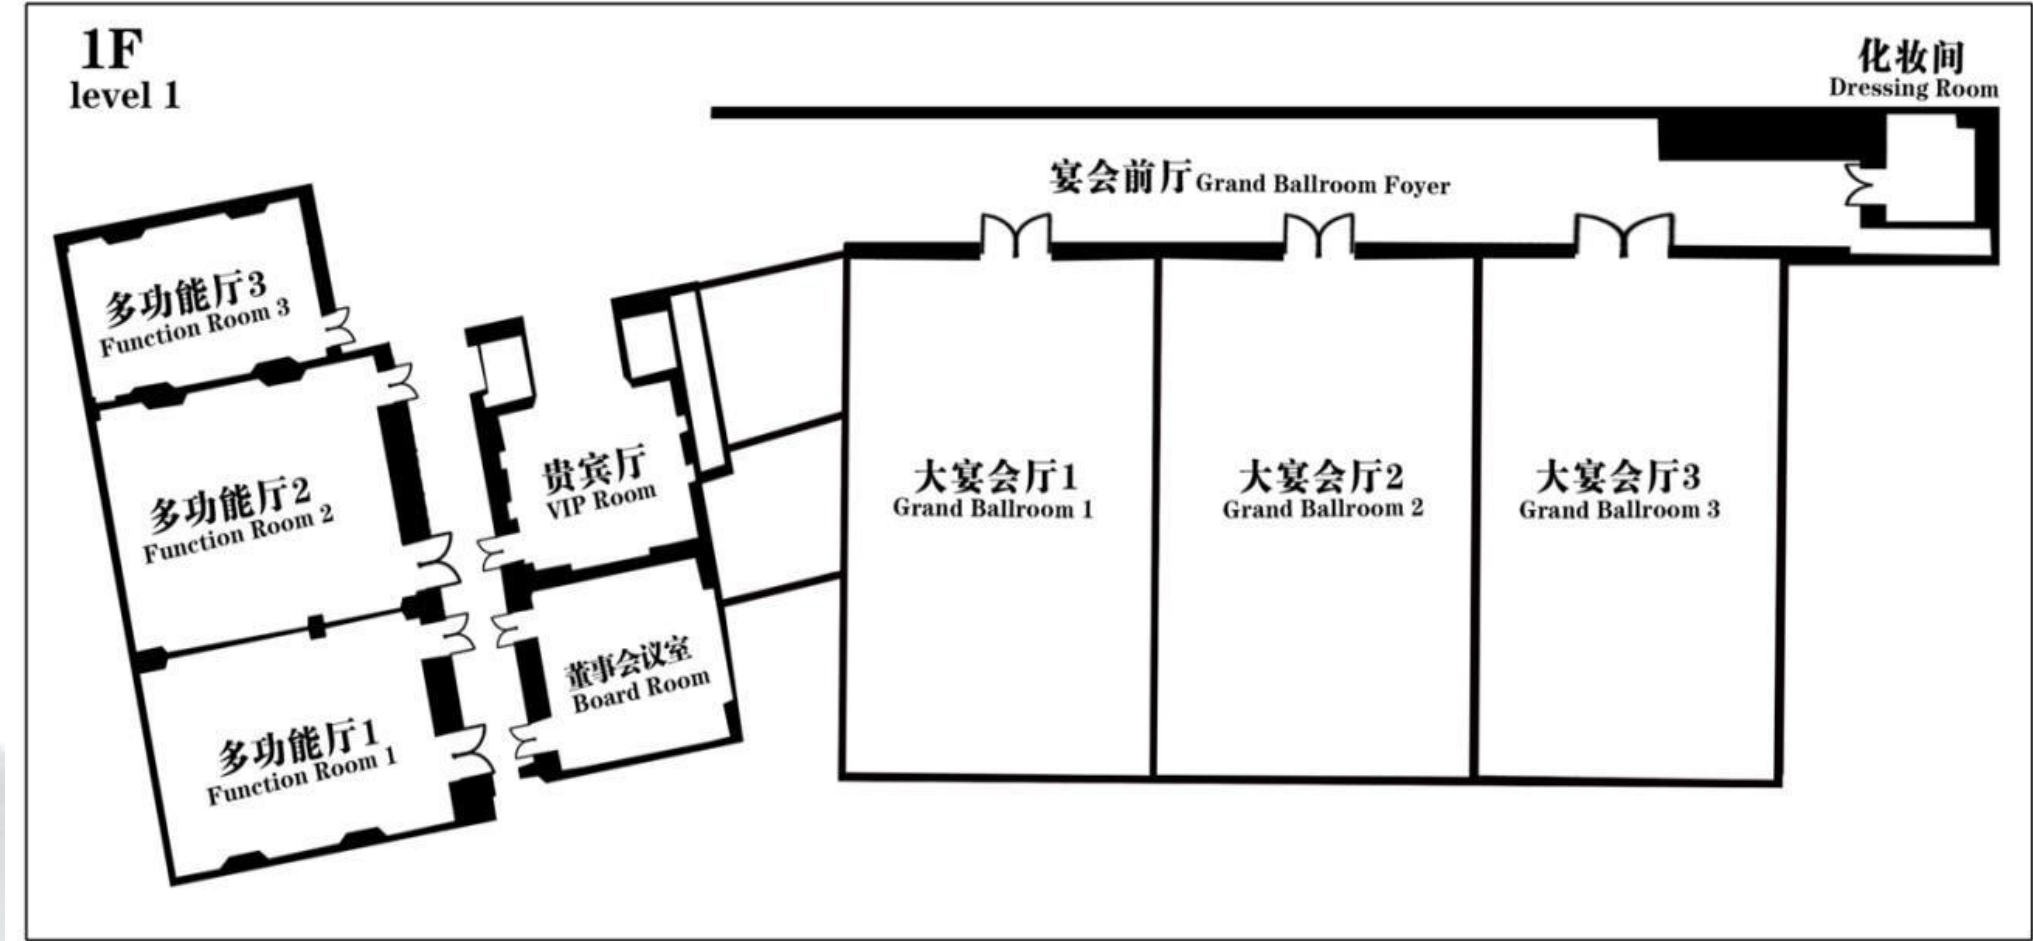

无论是国际级会议、盛大的产品发布、浓情蜜意的婚礼还是各式社交聚会，总面积达3500平方米的会议空间尽可满足宾客的不同需求，更有资深专业的宴会服务管家提供全程统筹服务。

Whether it is international conference, grand product launch, wedding or various social gatherings, Wanda Vista Harbin can meet all the different needs of guests, and our experienced professional meeting director provide whole-process coordination services.

宴会及会议 Meeting & Events

3间多功能厅面积自160至285平方米不等，另有1间143平方米的董事会议室和1间195平方米的贵宾厅。

3 multi-function rooms with an area of 160 to 285 sqm, 1 boardroom of 143 sqm and 1 VIP room of 195 sqm, which is suitable for holding cocktail parties and various kinds of high-specification reception.

宴会场地平面图

Meeting and Events Floor Plan

宴会场地容量信息

Meeting and Events Capacity

场地 Venue	容纳人数 Capacity								
	 剧院式 Theatre	 课桌式 Classroom	 鸡尾酒会式 Cocktail	 董事会式 Board Room	 U型 U-shape	 宴会式 Banquet	 面积 (平方米) Area (m ²)	 尺寸 (米) Dimensions (m)	 楼层高度 (米) Ceiling Height (m)
大宴会厅 Grand Ballroom	1,600	1,260	1,500	-	-	1,100	1,800	30 x 60	12
大宴会厅 1 Grand Ballroom 1	500	350	400	-	160	320	600	30 x 20	12
大宴会厅 2 Grand Ballroom 2	500	350	400	-	160	320	600	30 x 20	12
大宴会厅 3 Grand Ballroom 3	500	350	400	-	160	320	600	30 x 20	12
大宴会前厅 Grand Ballroom Foyer	-	-	400	-	-	-	592	8 x 74	12
大宴会厅 1+2 Grand Ballroom 1+2	1,000	700	800	-	320	640	1,200	30 x 40	12
大宴会厅 2+3 Grand Ballroom 2+3	1,000	700	800	-	320	640	1,200	30 x 40	12
化妆间 Dressing Room	-	-	-	-	-	-	53	6.5 x 8.3	4.5
贵宾厅 VIP Room	-	-	-	60	-	-	195	11 x 15	4.5
董事会议室 Board Room	-	-	-	-	-	-	143	11 x 13	4.5
多功能厅 1 Function Room 1	208	135	210	78	78	140	247	19 x 13	4.5
多功能厅 2 Function Room 2	260	162	280	81	81	160	285	19 x 15	4.5
多功能厅 3 Function Room 3	120	72	80	51	51	100	160	10 x 16	4.5