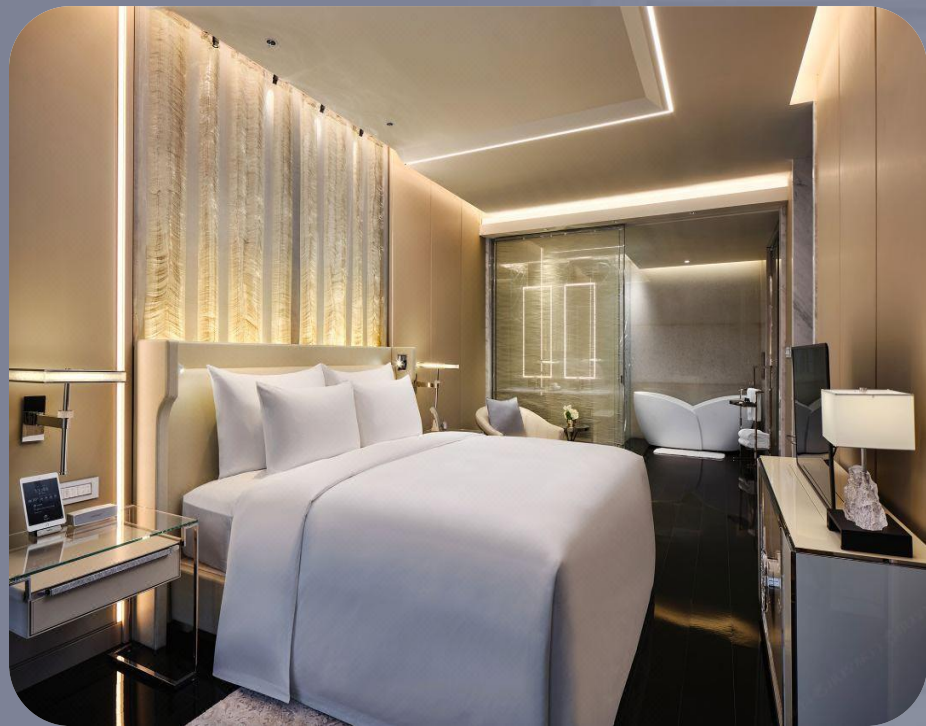

云上套房 GRAND SUITE